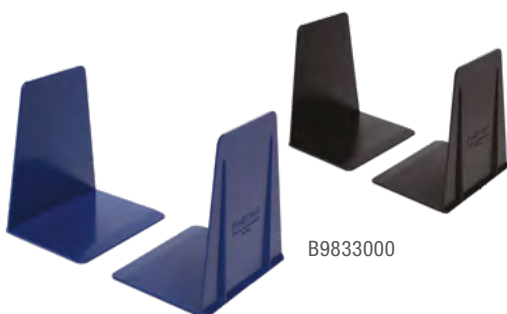

B9833000

Book Ends

- L-shaped
- Reinforced plastic design

CODE	DESCRIPTION	PACK	COLOUR
B9833000	Book ends. Asst. colours: blue, black	20	00