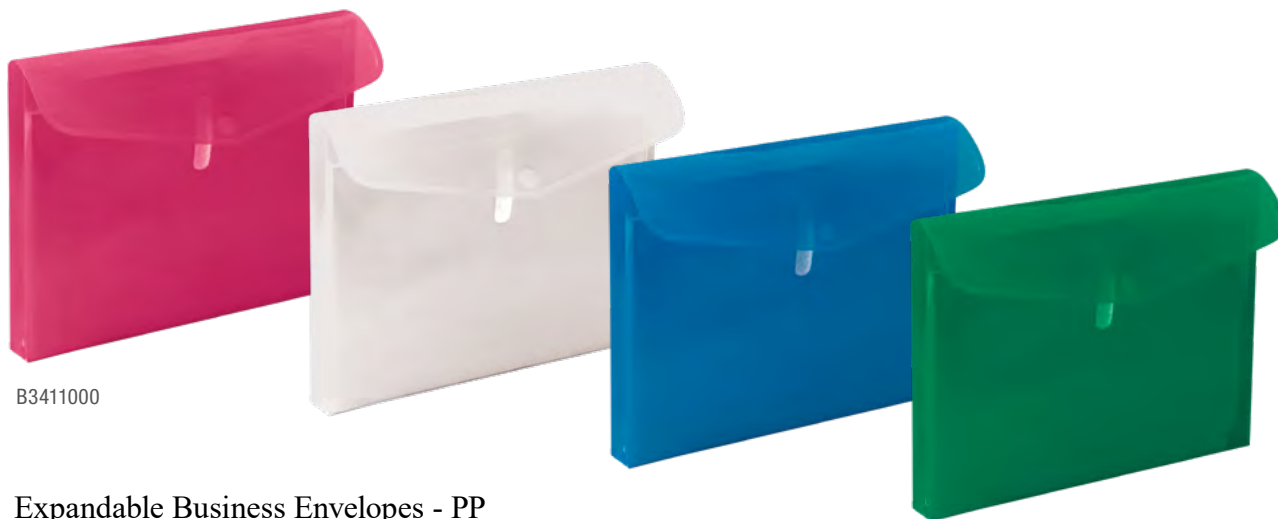

B3417000

B3411000

Expandable Business Envelopes - PP

- Embossed, quality PP
- Adjustable flap with Velcro closure
- Gusset expands up to 25mm capacity
- x5 per retail pack

CODE	DESCRIPTION	SIZE	MATERIAL	PACK	COLOURS
B3411000	Envelope with gusset	A4	PP	10 pks	08 09 11 15