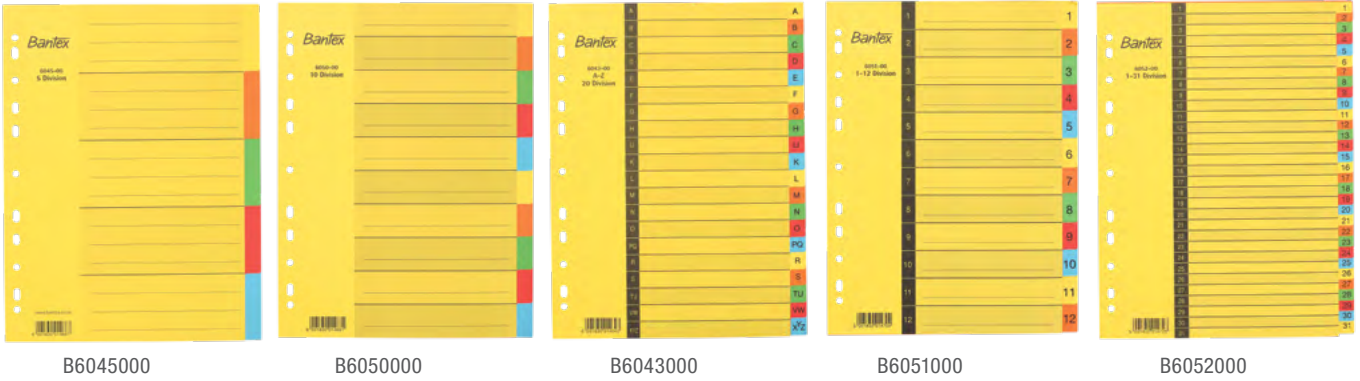

B6083IMP00

B6212IMP00

Dividers & Indexes - Polypropylene Economical Range

- Lightweight, quality PP for extra filing capacity
- Multi-punched for all A4 binders
- Printed 160gsm contents sheet

CODE	DESCRIPTION	SIZE	MATERIAL	PACK	COLOURS
B6005IMP00	5 Division / 5 colours	A4	PP	10 sets	00
B6010IMP00	10 Division / 5 colours / PP divider	A4	PP	10 sets	00
B6022IMP00	12 Division / 5 colours / PP index	A4	PP	10 sets	00
B6085IMP00	1-5 Division / 5 colours / PP index	A4	PP	10 sets	00
B6090IMP00	1-10 Division / 5 colours / PP index	A4	PP	10 sets	00
B6082IMP00	1-12 Division / 5 colours / PP index	A4	PP	10 sets	00
B6089IMP00	Jan-Dec Division / 5 colours / PP index	A4	PP	10 sets	00
B6083IMP00	A-Z 20 Division / 5 colours / PP index	A4	PP	5 sets	00
B6212IMP00	1-31 Division / 5 colours / PP index	A4	PP	5 sets	00